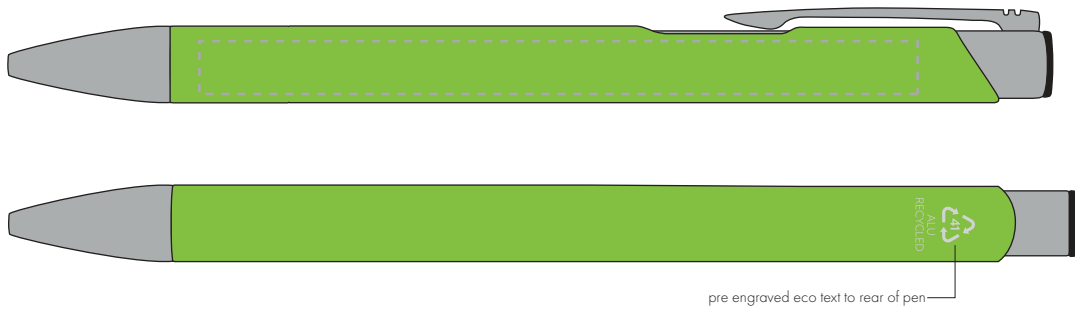

Your Ref:	Quantity:	Product Code: TPC982001
Our Ref:	Version: 1	Product Colour: LIGHT GREEN

PRINTING CONCERNS:

We stock this item in the following colours

**PANTONE REFERENCE(S)**

● Engrave

ARTWORK SCALE 100%

ARTWORK SCALE 100%
Side Engrave Area:
95mm x 7mm

Product Image for visualisation
- colours may vary

The dashed line is to demonstrate print area and will not appear on your printed item

PLEASE NOTE:

- All colours including print and product are for visual purposes only and should not be regarded as the actual colour of the product and print.
- Some products may vary from batch to batch and may differ from previous orders.
- The colour and texture of a product can also have an effect on the final print colour.
- By approving this order we accept that you understand these terms.